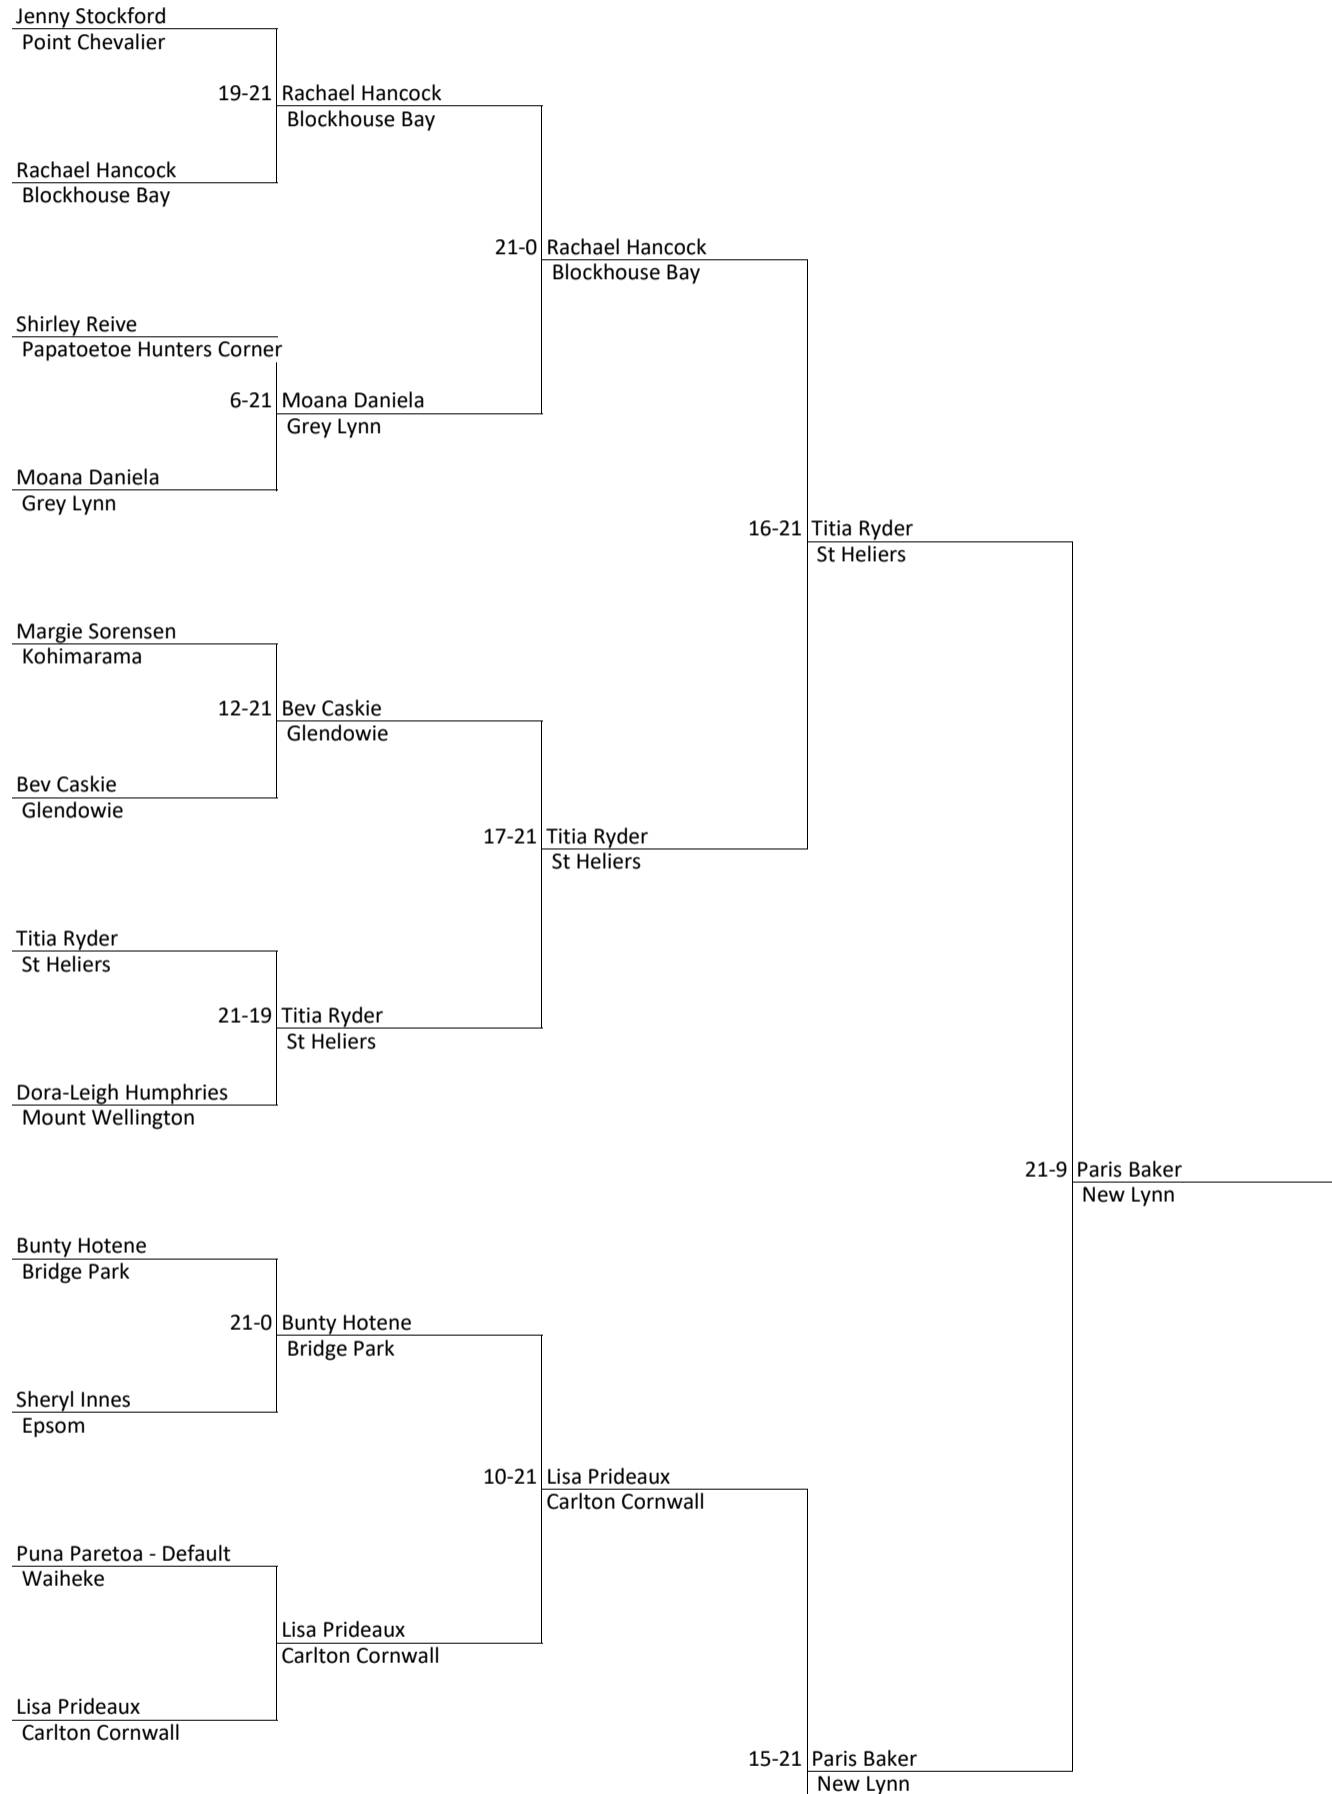

Auckland Women's Champ of Champ Singles Draw 27th & 28th June 2020

Venue: Epsom (Saturday); Kohimarama (Sunday)

Chief Umpire: Gerard Hulst
Umpire: Graeme Clisby

11.00 a.m.

9.00 a.m.