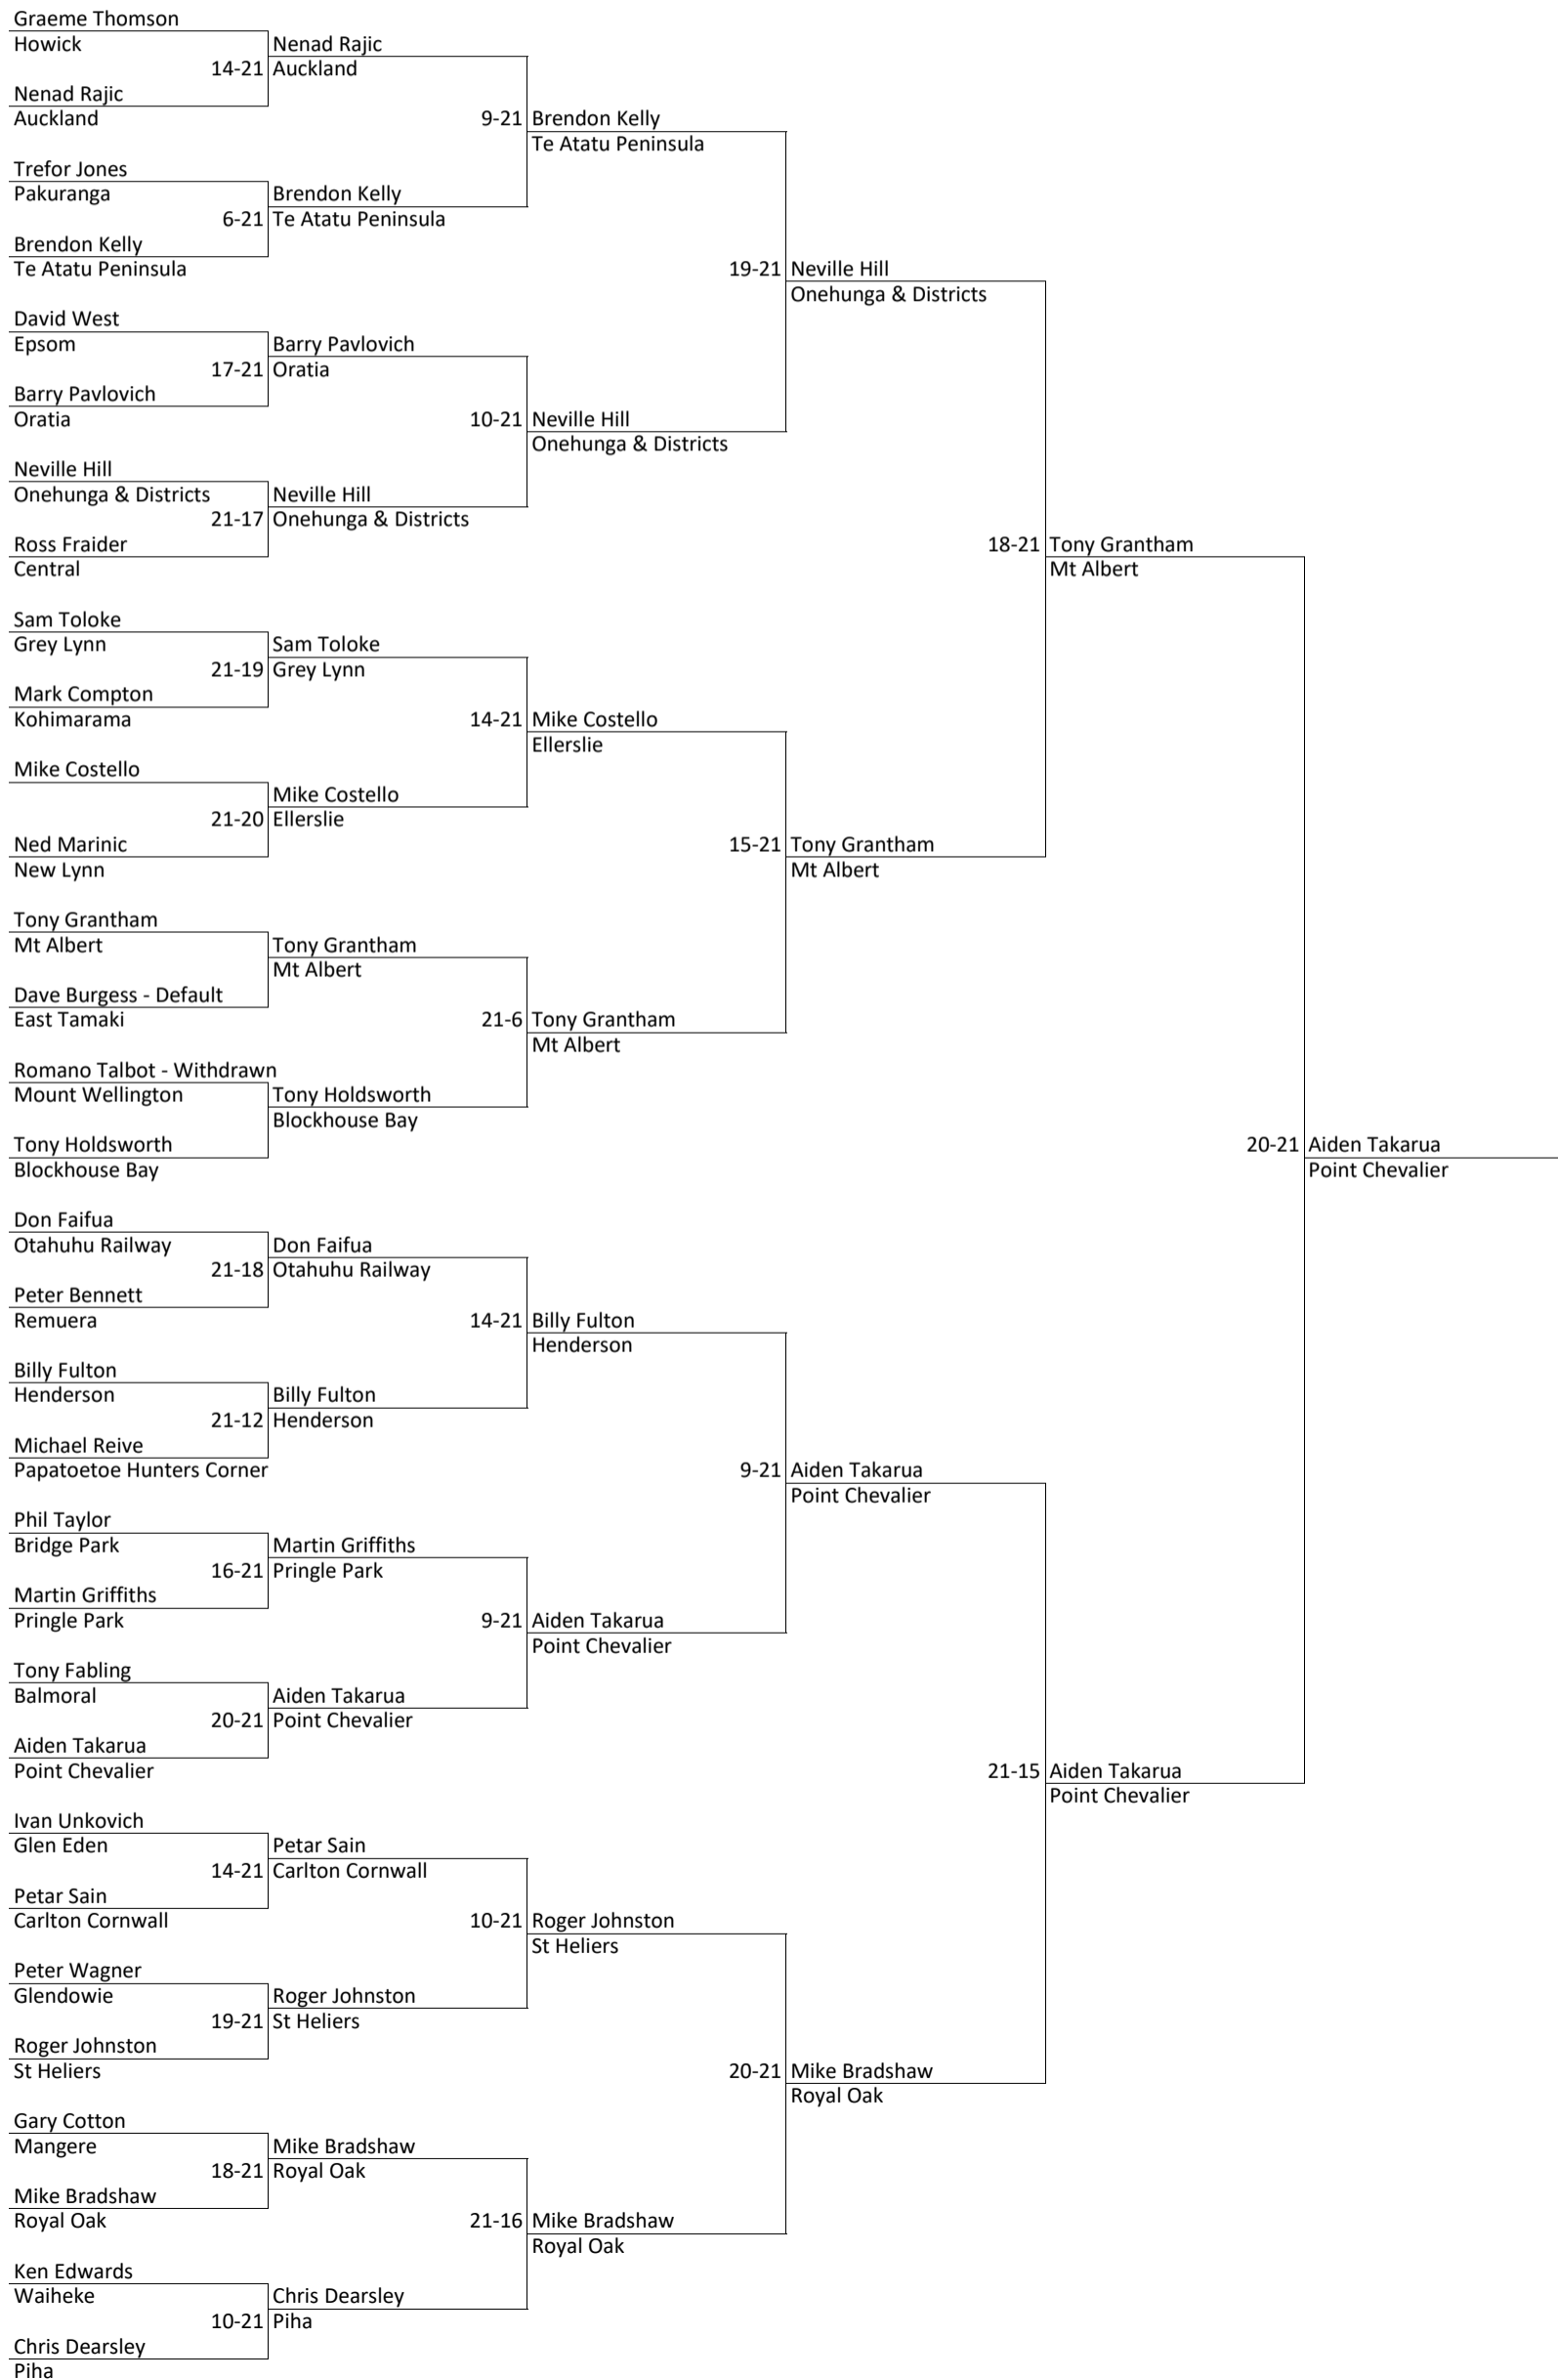

Auckland Men's Champ of Champ Singles Draw 27th & 28th June 2020

Venue: Kohimarama

Chief Umpire: Gerard Hulst
Umpire: Diane Ley

9.00 a.m.

Auckland Women's Champ of Champ Singles Draw 27th & 28th June 2020